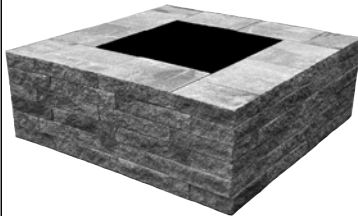

Square 3" DAGBLOCK Fire Pit Kit

(Wood Burning 1 shown in photo)

DIMENSIONS	Outside Dimension	Inside Dimension
Without Coping	52"x52"	28"x28"
With Coping	-	-

WOOD BURNING KITS		
	Block	Square Steel Insert
Wood Burning 1	X	X

SMOKE LESS KITS			
	Block	Breco Square Zentro 24" Black Insert	Breco Square Zentro 24" SS Insert
Smoke Less 1	X	X	
Smoke Less 2	X		X

GAS KITS									
	Block	Burner	Control Panel	Vent Kit	Flex Frame	Lava Rock	NG/LP Kit	Remote	
Match Throw	X	X	X	X	X	X	X		
TMSI	X	X	X	X	X	X	X		
TFS*	X	X		X	X	X		X	

*TFS must be ordered NG or LP (Natural Gas or Liquid Propane).

**Lid for Gas Kits is optional