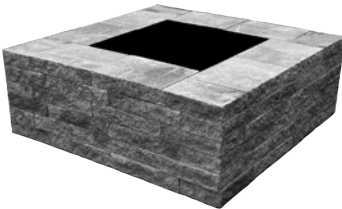

(Wood Burning 1 shown in photo)

DIMENSIONS	Outside Dimension	Inside Dimension
Without Coping	52"x52"	28"x28"
With Coping	-	-

SMOKE LESS KITS			
	Block	Breco Square Zentro 24" Black Insert	Breco Square Zentro 24" SS Insert
Smoke Less 1	X	X	
Smoke Less 2	X		X

GAS KITS									
	BTU	Block	Burner	Control Panel	Vent Kit	Flex Frame	Lava Rock	NG/LP Kit	Remote
MT	125,000	X	X	X	X	X	X	X	
TMSI	65,000	X	X	X	X	X	X	X	
TFS*	100,000	X	X		X	X	X		X

*TFS must be ordered NG or LP (Natural Gas or Liquid Propane).

***BTU's are Approximate. Please refer to FireGear Product Guide for exact BTU outputs

**Lid for Gas Kits is optional

VERSA-LOK Grill Island DIY Kit	GRILL ISLAND KITS							
		Block	Countertop	Grill	Doors	Grill Cover	Adhesive	Adhesive, Silicone, & Tapcons
	Sizzler 32 - Precut	X	X	X	X	X	X	X
	Sizzler 32 - Uncut	X	X	X	X	X	X	X
	Sizzler Pro 32 - Precut	X	X	X	X	X	X	X
	Sizzler Pro 32 - Uncut	X	X	X	X	X	X	X
	TRL 32 - Precut	X	X	X	X	X	X	X
	TRL 32 - Uncut	X	X	X	X	X	X	X

*All grills must be ordered NG or LP (Natural Gas or Liquid Propane).

COUNTERTOP SELECTIONS= Soapstone, Giallo Ornamental, Moon White, Steel Grey